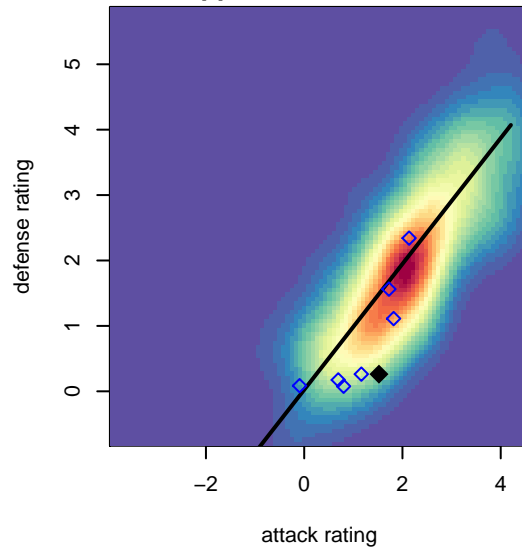

**attack and defense rating
relative to others at age
and all opponents in last 13 months**